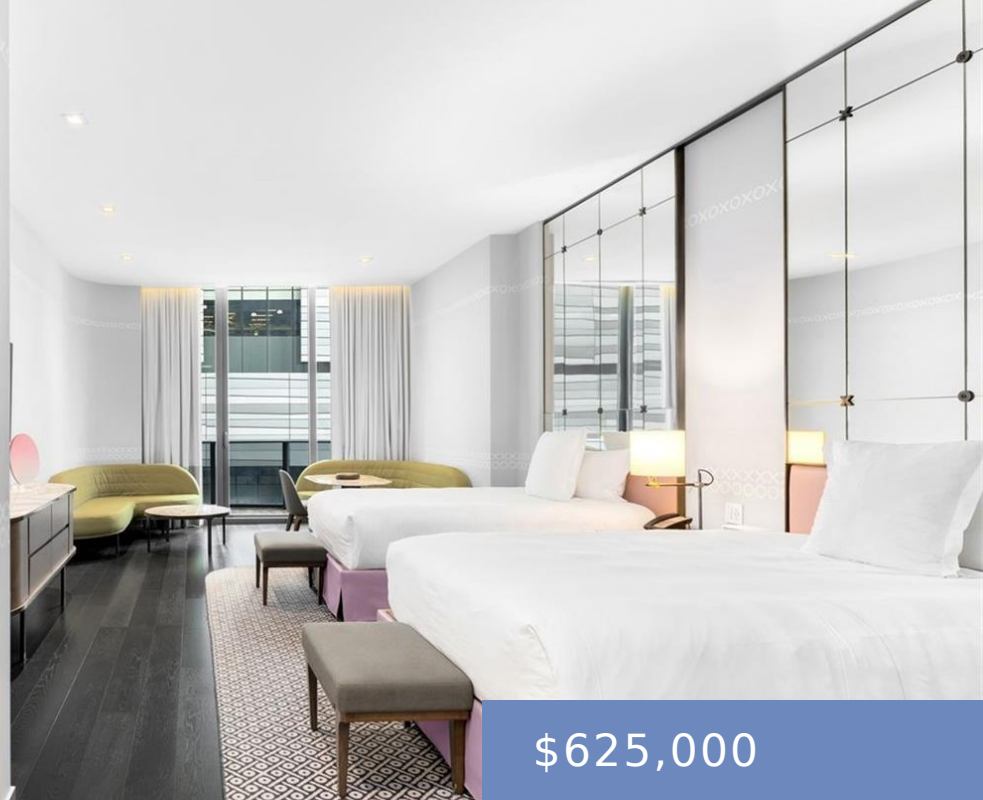

A11559416 © Miami MLS® 2024

\$625,000

801 MIAMI AVE, MIAMI, FL, MIAMI-DADE COUNTY, 33130

<http://avivaestate.com>

This furnished, move-in ready Hotel Suite within the prestigious SLS LUX Hotel has wood tile flooring, a contemporary bathroom and a top-of-the-line kitchen with a Sub-zero refrigerator, Lavazza coffee machine and a washer/dryer. The suite offers the convenience of daily rentals and is presently part of the Hotel program, with the option to withdraw. Enjoy [...]

- 0 beds
- 1 bath
- Residential
- Condominium
- Active
- 692 sq ft

Building Details

Room Master Bathroom Features: Studio

Pets Allowed: Restrictions Or Possible Restrictions

Subdivision Name: 801 SMA DESIGNER SUITES C,SLS LUX BRICKELL

Entry Level: 3

Virtual Tour URL:

<https://www.propertypanorama.com/instaview/mia/A11559416>

Building Type: Condo-Hotel, Condo

Parking

Features: Valet,
Limited # Of
Vehicle

Security

Features:
Elevator Secure,
Card Entry, Lobby
Secured, Other

Stories Total: 57

Flooring: Other,
Tile

View: Other View,
Skyline

Amenities & Features

Patio & Porch Features: Open Balcony

Heating: Central, Electric

Cooling: Central Air, Electric

Architectural Style: High Rise