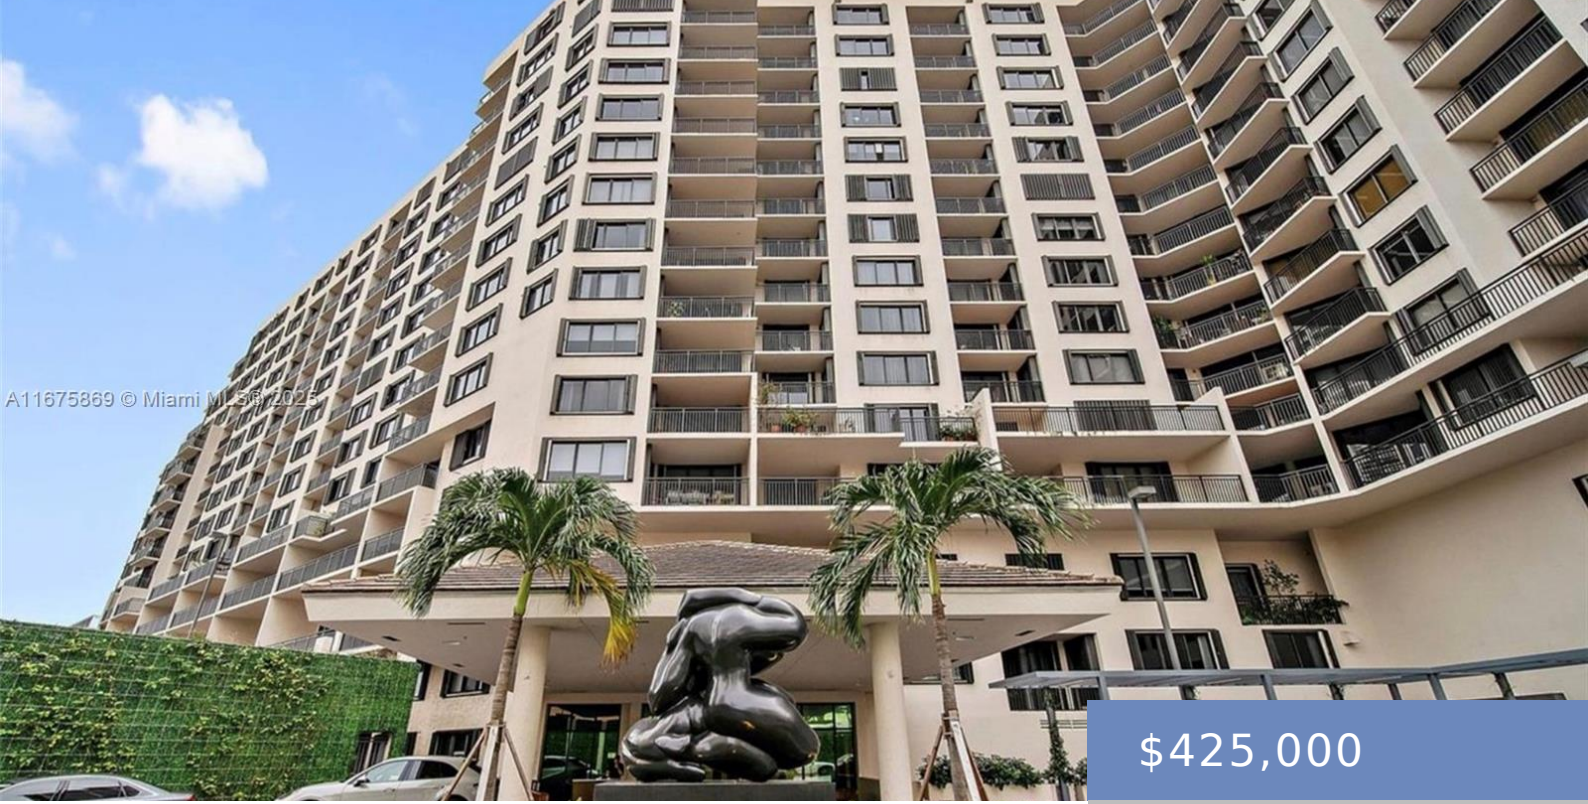

A11675869 © Miami MLS 2023

\$425,000

540 BRICKELL KEY DR, MIAMI, FL, MIAMI-DADE COUNTY, 33131

<http://avivaestate.com>

Nestled and one of the most exclusive islands in the Miami Brickell district, Brickell key. This condo offers the perfect opportunity for somebody who wants to jump into the growing trend in the area. The Mandarin Oriental Residences, as well as all the other projects in the island and in the whole Brickell area, will [...]

- 1 bed
- 1 bath
- Residential
- Stock Cooperative
- Active
- 800 sq ft

Building Details

Room Master Bathroom
Features: Other

Parking Features: 1 Space

Pets Allowed:
Maximum 20 Lbs

Security Features: Fire Alarm, Smoke Detector, Doorman, Elevator
Secure, Card Entry

Subdivision Name: BRICKELL
KEY II CONDO

Stories Total: 17

Entry Level: 17

Flooring: Ceramic Floor

Garage Spaces: 1

Virtual Tour URL:
<https://www.propertypanorama.com/instaview/mia/A11675869>

View: Bay, Other
View, Skyline

Building Type: Condo 5+ Stories, Co-Op

Amenities & Features

Patio & Porch Features: Open Balcony

Architectural Style: High Rise

Frontage Type: Bay

Heating: Central

Cooling: Central Air