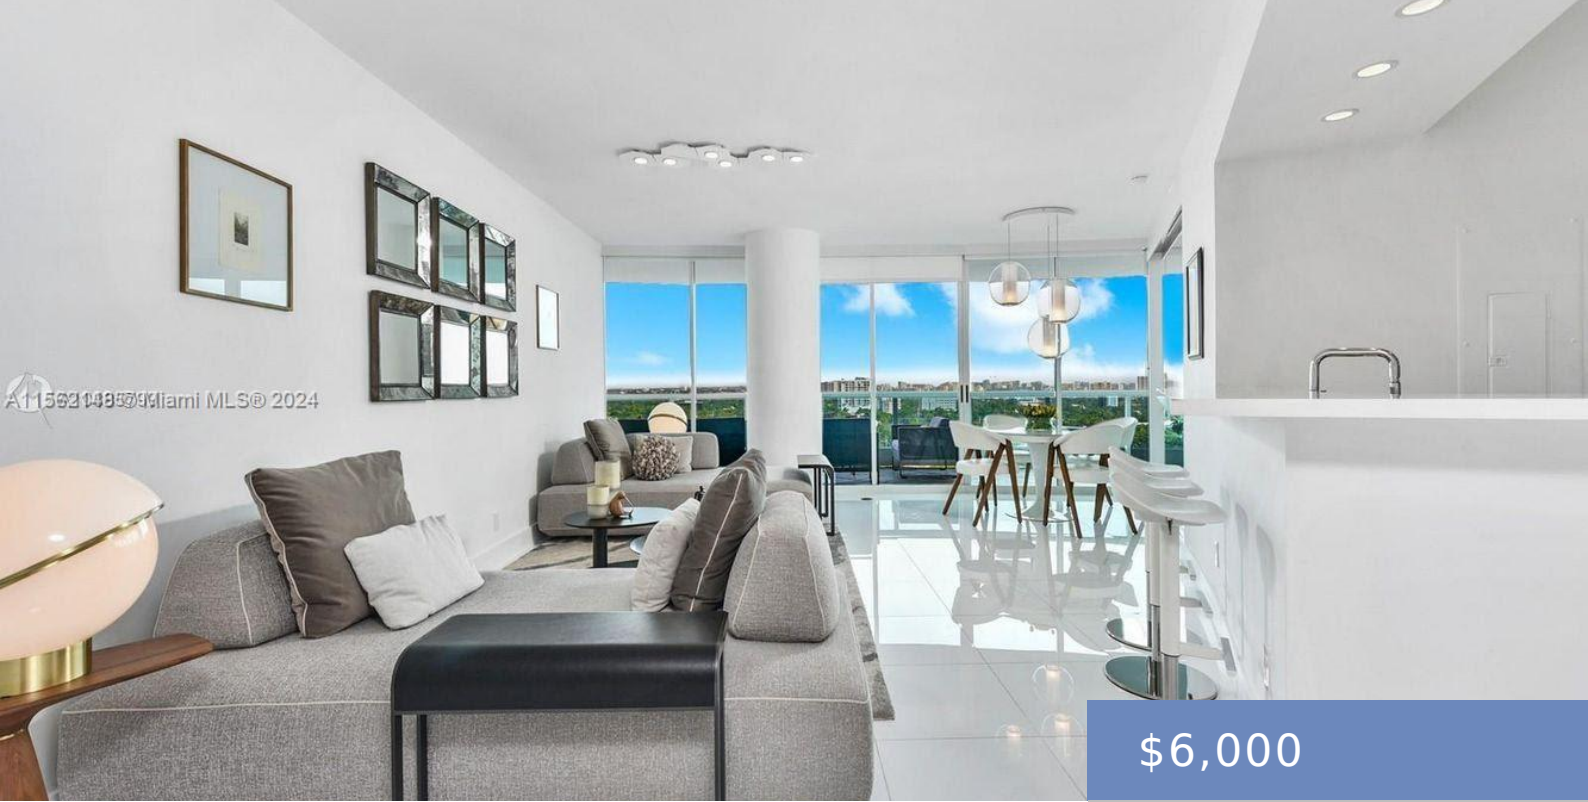

A1156214959 Miami MLS © 2024

$6,000

2127 BRICKELL AVE, MIAMI, FL, MIAMI-DADE COUNTY, 33129

<http://avivaestate.com>

This prestigious Bristol Tower unit features unparalleled luxury; 1 bedrooms + Den / 2 bathroom unit fully renovated modern design throughout. Built-in closets, hurricane shutters, floor to ceiling doors open to a wraparound balcony with panoramic skyline and sunset views from every room. Unique waterfront location walking distance to Mary Brickell Village and Brickell Financial [...]

- 1 bed
- 2 baths
- Residential Lease
- Condominium
- Active
- 1210 sq ft

Building Details