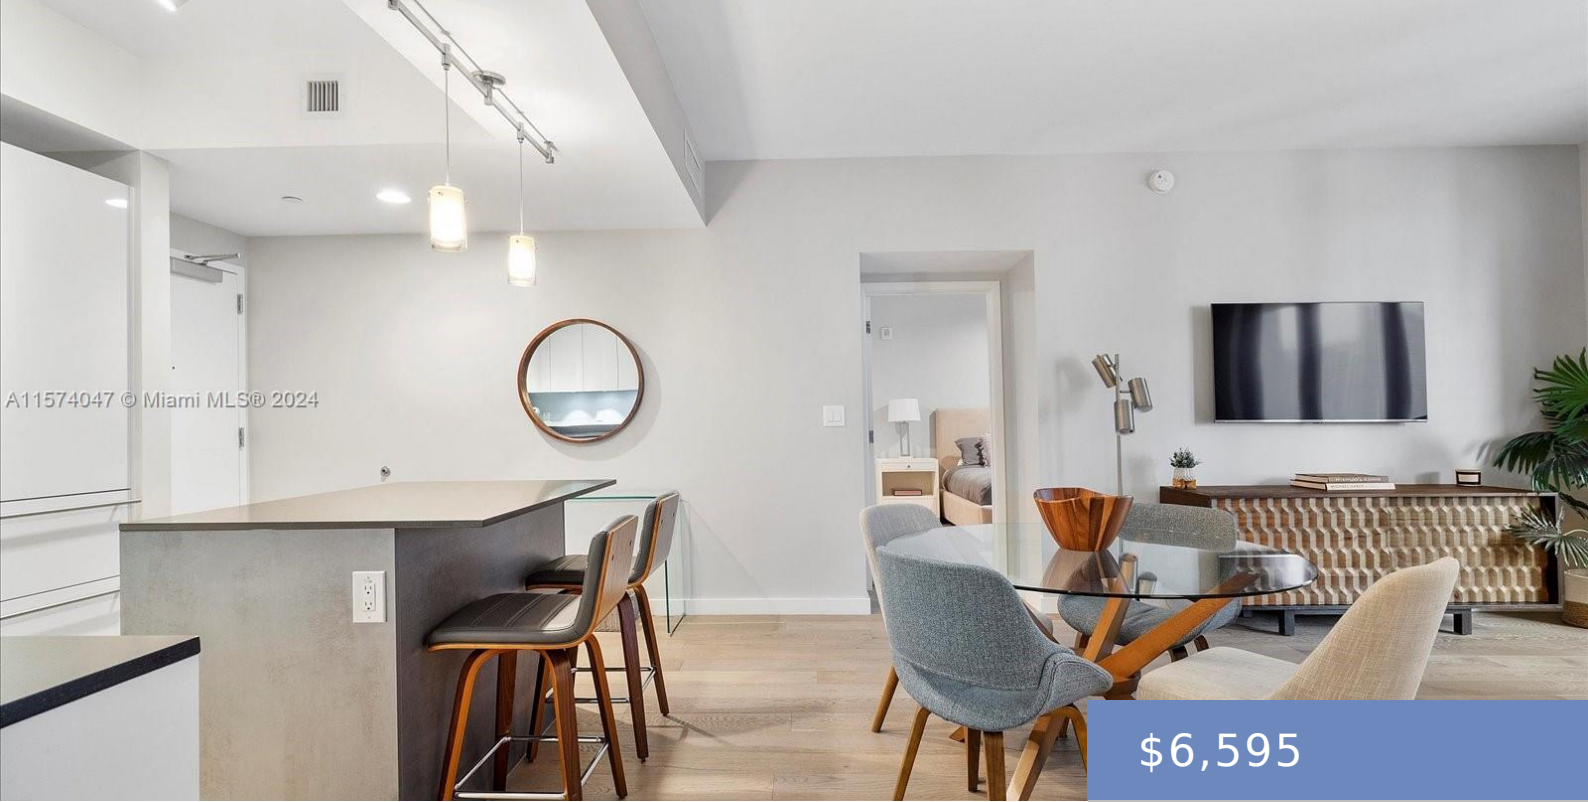

A11574047 © Miami MLS® 2024

\$6,595

1010 BRICKELL AVE, MIAMI, FL, MIAMI-DADE COUNTY, 33131

<http://avivaestate.com>

Enjoy city and sunset views from this fully furnished 2 bed, 2 bath unit in the heart of Brickell. Split floor plan with two balconies. Unit features stainless steel appliances, oak floors throughout, and W/D. Located within walking distance to Mary Brickell Village, Brickell City Centre, Miami's top restaurants, shopping and much more. Resort-style amenities [...]

<https://www.propertypanorama.com/instaview/mia/A11574047>

Building Type: Condo/Co-Op/Seasonal, Condo

Parking Features:
Valet

Security Features:
Smoke Detector, Key
Card Entry, Building
Security, Lobby
Attended, Key/Card
Entry Parking

Subdivision Name:
1010 BRICKELL
CONDO

Entry Level: 23

Garage Spaces: 1

View: Other

Amenities & Features

Features: Community

Architectural Style: First Floor Entry

Furnished: Furnished